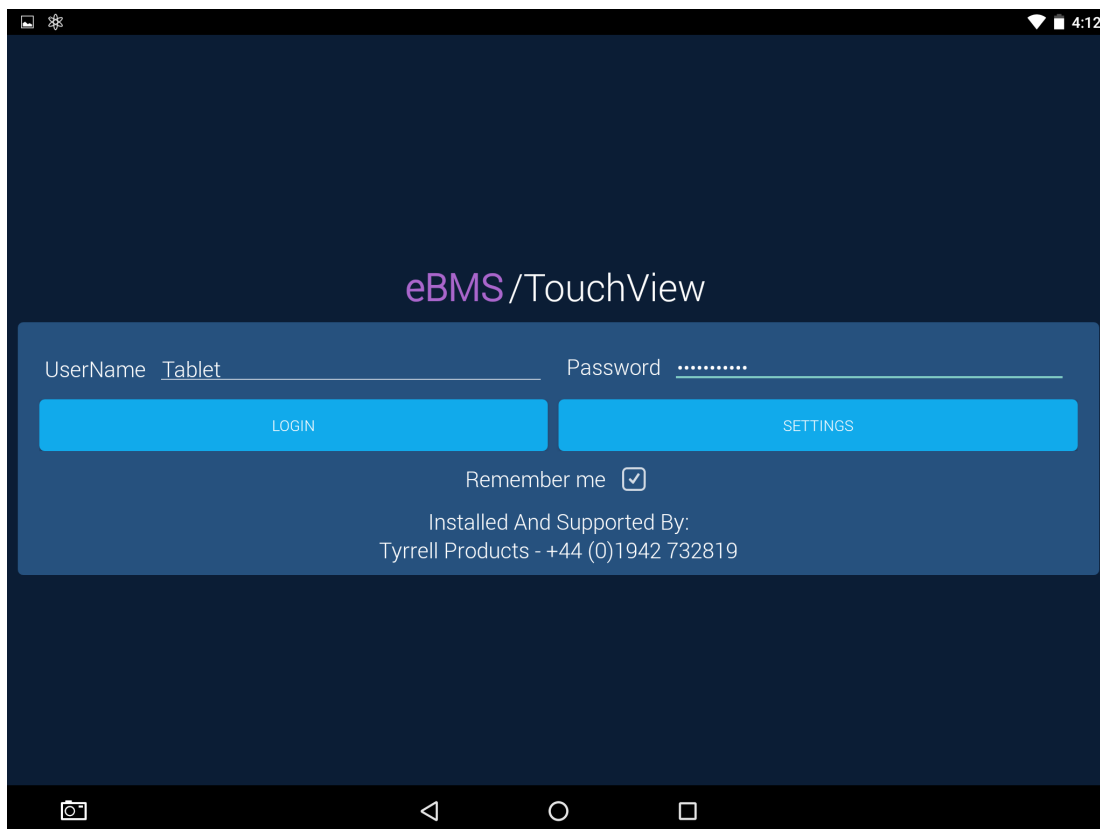

eBMS TouchView

TRIDIUM Distributor & Developer

eBMS TouchView is a simple to use, kiosk enable web browser for Android devices. The eBMS TouchView app allows automatic launch & login to Tridium Niagara Stations.

- ▶ Dedicated kiosk web app for Android based devices
- ▶ Support Android OS 5 and above
- ▶ Multiple profiles supported (Tridium N4 / Tridium AX / Web & 3rd Party Devices)
- ▶ Automatic launch of app & login to Tridium Niagara 4 / Tridium Niagara AX
- ▶ Kiosk mode supported to fully lock down your tablet / display
- ▶ Access Niagara Alarm Database and History Builder via built in short cuts
- ▶ Free download in the Google Play Store
- ▶ License activation via web portal (£25 per device)
- ▶ Password protection to get into settings (also supports PIN of the day)
- ▶ Bundled with all tablets / displays purchased from Tyrrell Products

eBMS TouchView Screen Shots

TRIDIUM
Distributor & Developer

eBMS TouchView Screen Shots

TRIDIUM
Distributor & Developer

Product Codes

TRIDIUM Distributor & Developer

- ▶ eBMS TouchView is available in the Google Play Store
- ▶ ET0014579PACK
7.9 Inch Android 6 Tablet for eBMS/Mobile or eBMS/TouchView. 7.9 Inch IPS Intel X5-Z8500 Quad Core 2.2Ghz 2GB RAM 16GB RAM, b/g/n/ac WiFi with Steel Wall Mount and inline USB Power Cable
- ▶ ET001517TPM
7 Inch Android 6 Tablet for eBMS/TouchView Dedicated Web Browser app for BMS pre-loaded, comes with both on wall and in wall brackets, PoE or 24vDC (Black or White finish)
- ▶ ET00537SMRG
iPad Mini / 7.9 Inch Android Secure Steel Surface Mount for wall or panel mounting - RAL Grey
- ▶ ET00537SMGW
iPad Mini / 7.9 Inch Android Secure Steel Surface Mount for wall or panel mounting - Gloss White
- ▶ MH04045PM
WiFi Mini Access Point for connecting JACE to Tablet in a control panel. Requires USB Power supply or Power Cable (See PW01445USB in Power Supplies)