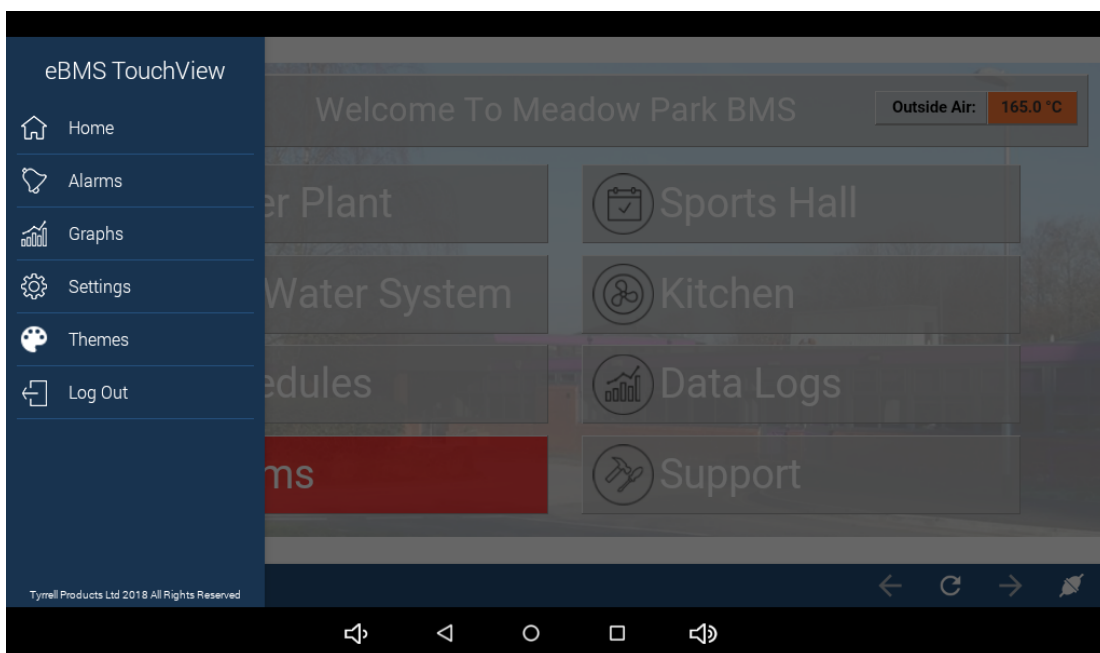

eBMS TouchView

TRIDIUM Distributor & Developer

eBMS TouchView is a simple to use, kiosk enable web browser for Android devices. The eBMS TouchView app allows automatic launch & login to Tridium Niagara Stations.

- ▶ Dedicated kiosk web app for Android based devices
- ▶ Support Android OS 5 and above
- ▶ Multiple profiles supported (Tridium N4 / Tridium AX / Web & 3rd Party Devices)
- ▶ Automatic launch of app & login to Tridium Niagara 4 / Tridium Niagara AX
- ▶ Kiosk mode supported to fully lock down your tablet / display
- ▶ Access Niagara Alarm Database and History Builder via built in short cuts
- ▶ Free download in the Google Play Store
- ▶ License activation via web portal (£25 per device)
- ▶ Password protection to get into settings (also supports PIN of the day)
- ▶ Bundled with all tablets / displays purchased from Tyrrell Products

eBMS TouchView Screen Shots

TRIDIUM
Distributor & Developer

eBMS TouchView Screen Shots

TRIDIUM
Distributor & Developer

Product Codes

TRIDIUM Distributor & Developer

- ▶ eBMS TouchView is available in the Google Play Store
- ▶ ET0014579PACK
7.9 Inch Android 6 Tablet for eBMS/Mobile or eBMS/TouchView. 7.9 Inch IPS Intel X5-Z8500 Quad Core 2.2Ghz 2GB RAM 16GB RAM, b/g/n/ac WiFi with Steel Wall Mount and inline USB Power Cable
- ▶ ET001517TPM
7 Inch Android 6 Tablet for eBMS/TouchView Dedicated Web Browser app for BMS pre-loaded, comes with both on wall and in wall brackets, PoE or 24vDC (Black or White finish)
- ▶ ET00537SMRG
iPad Mini / 7.9 Inch Android Secure Steel Surface Mount for wall or panel mounting - RAL Grey
- ▶ ET00537SMGW
iPad Mini / 7.9 Inch Android Secure Steel Surface Mount for wall or panel mounting - Gloss White
- ▶ MH04045PM
WiFi Mini Access Point for connecting JACE to Tablet in a control panel. Requires USB Power supply or Power Cable (See PW01445USB in Power Supplies)