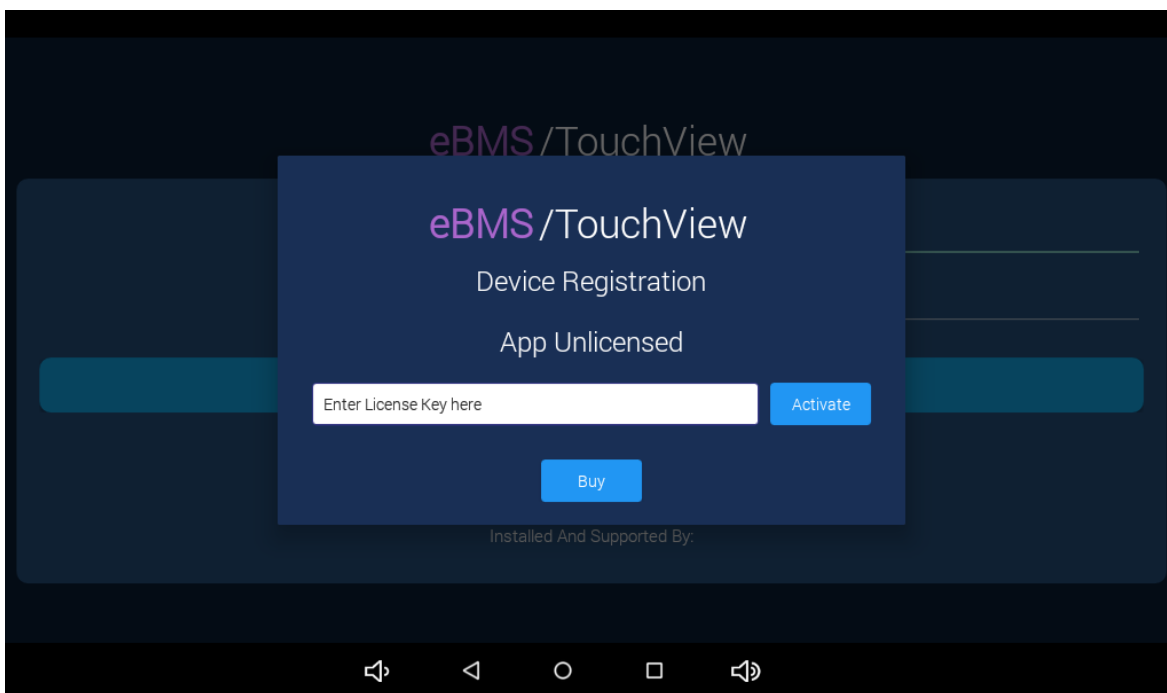

eBMS TouchView Screen Shots

TRIDIUM
Distributor & Developer